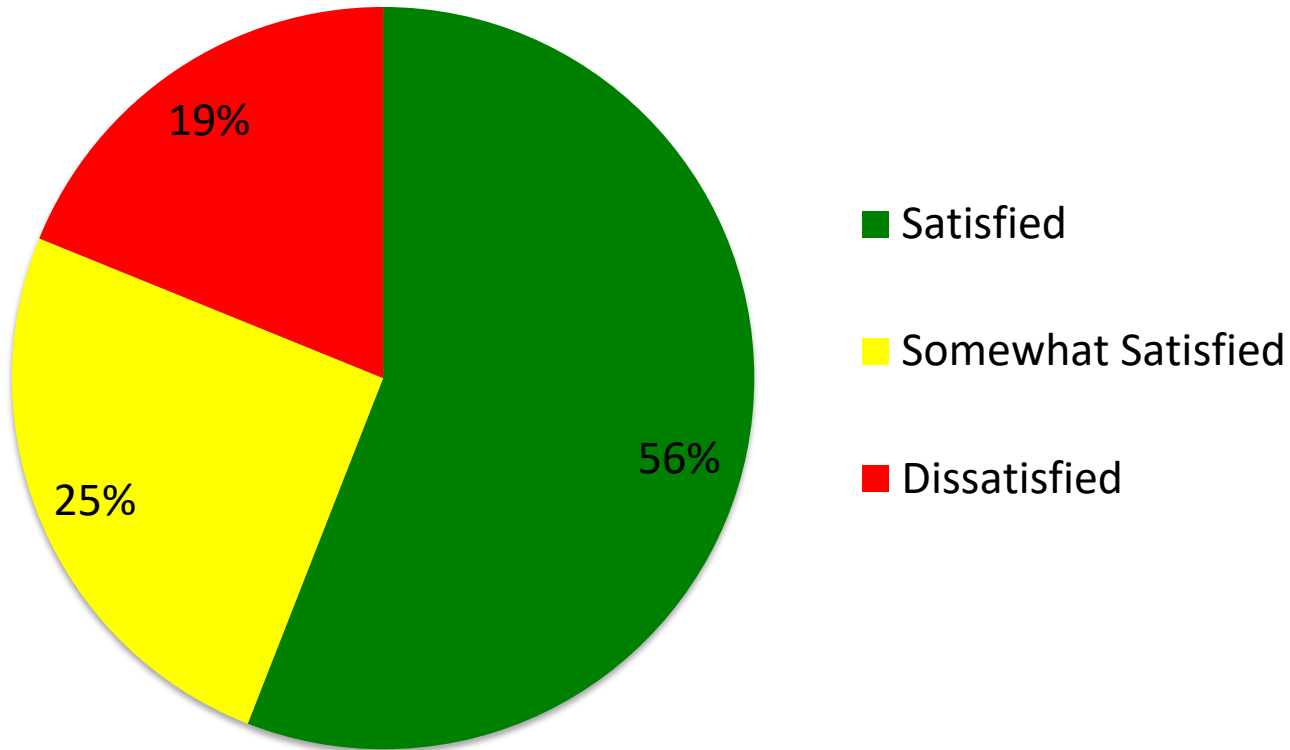

PAO 2017 Tournament Survey Results

Compiled by Jim Parrott

10/16/17

Survey Information

- 25 questions
- Survey tool: Survey Monkey
- Survey open from 10/03/17 – 10/15/17
- Response rate: 242 of 324, ~ 75%

Overall Satisfaction

Dissatisfier Detail (% of total Dissatisfiers)

Dissatisfier Top 15 (% of Total Dissatisfiers)

Format of Play Data Breakdown

Format	Female	Male	3	3.5	4	4.5
Liked a lot	17%	19%	28%	26%	6%	4%
Somewhat Liked	24%	20%	42%	21%	17%	8%
Didn't Like	60%	61%	31%	54%	78%	88%