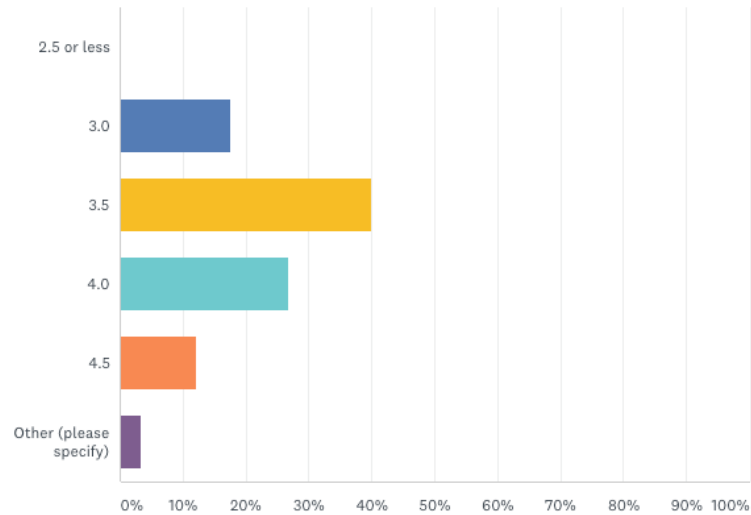

Overall Satisfaction

Dissatisfier Detail (% of total Dissatisfiers)

Dissatisfier Top 15 (% of Total Dissatisfiers)

Format of Play Data Breakdown

Format	Female	Male	3	3.5	4	4.5
Liked a lot	17%	19%	28%	26%	6%	4%
Somewhat Liked	24%	20%	42%	21%	17%	8%
Didn't Like	60%	61%	31%	54%	78%	88%

Format	19 - 35	36 - 49	50 - 59	60 - 69	70 +
Liked a lot	0%	14%	12%	21%	29%
Somewhat Liked	15%	29%	24%	20%	23%
Didn't Like	85%	57%	64%	58%	48%

Age Demographic

Q24

Customize

Export ▼

What is your age?

Answered: 206 Skipped: 36

ANSWER CHOICES	RESPONSES
▼ 19 - 35	6.80% 14
▼ 36 - 49	6.80% 14
▼ 50 - 59	29.13% 60
▼ 60 - 69	42.23% 87
▼ 70 +	15.05% 31
TOTAL	206

Skill Demographic

What is your Pickleball Skill Rating?

Answered: 205 Skipped: 37