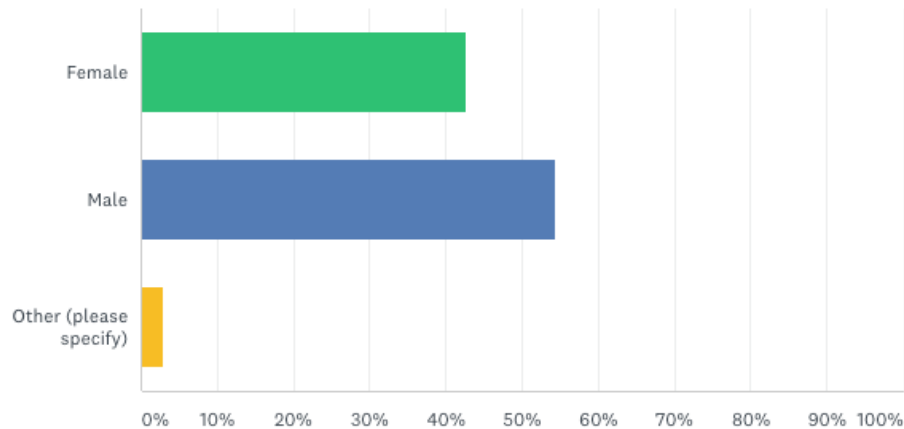

ANSWER CHOICES	RESPONSES
▼ 19 - 35	6.80% 14
▼ 36 - 49	6.80% 14
▼ 50 - 59	29.13% 60
▼ 60 - 69	42.23% 87
▼ 70 +	15.05% 31
TOTAL	206

Skill Demographic

What is your Pickleball Skill Rating?

Answered: 205 Skipped: 37

ANSWER CHOICES	RESPONSES
▼ 2.5 or less	0.00% 0
▼ 3.0	17.56% 36
▼ 3.5	40.00% 82
▼ 4.0	26.83% 55
▼ 4.5	12.20% 25
▼ Other (please specify)	Responses 3.41% 7

Gender Identity

Q23

Customize

Export ▾

What gender classification did you register as for the tournament?

Answered: 206 Skipped: 36

ANSWER CHOICES	RESPONSES
▼ Female	42.72% 88
▼ Male	54.37% 112
▼ Other (please specify) Responses	2.91% 6
TOTAL	206

Preferred Timing

Q22

Customize

Export ▾

Please identify your preferred month for this tournament next year