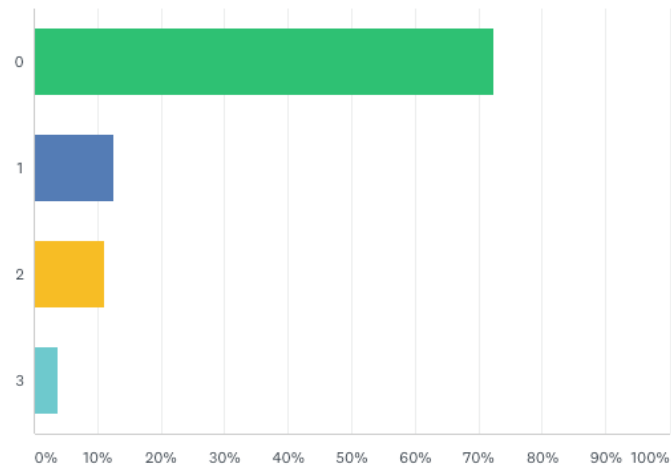

Hotel Stays

For this tournament, how many nights did you stay in a local hotel? Note: Data from this question will be used for Celebrate Markham grant final report.

Answered: 207 Skipped: 35