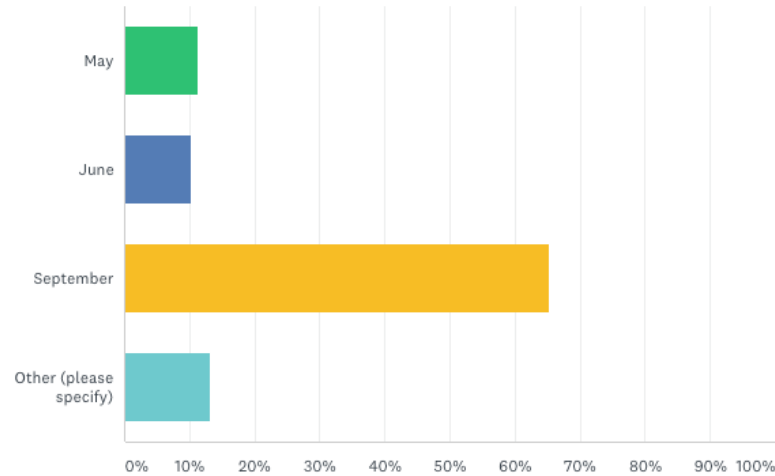

Answered: 206 Skipped: 36

ANSWER CHOICES	RESPONSES
▼ Female	42.72% 88
▼ Male	54.37% 112
▼ Other (please specify) Responses	2.91% 6
TOTAL	206

Preferred Timing

Q22

Customize

Export ▾

Please identify your preferred month for this tournament next year

Answered: 204 Skipped: 38

ANSWER CHOICES	RESPONSES
▼ May	11.27% 23
▼ June	10.29% 21
▼ September	65.20% 133
▼ Other (please specify)	Responses 13.24% 27
TOTAL	204

Hotel Stays

For this tournament, how many nights did you stay in a local hotel? Note: Data from this question will be used for Celebrate Markham grant final report.