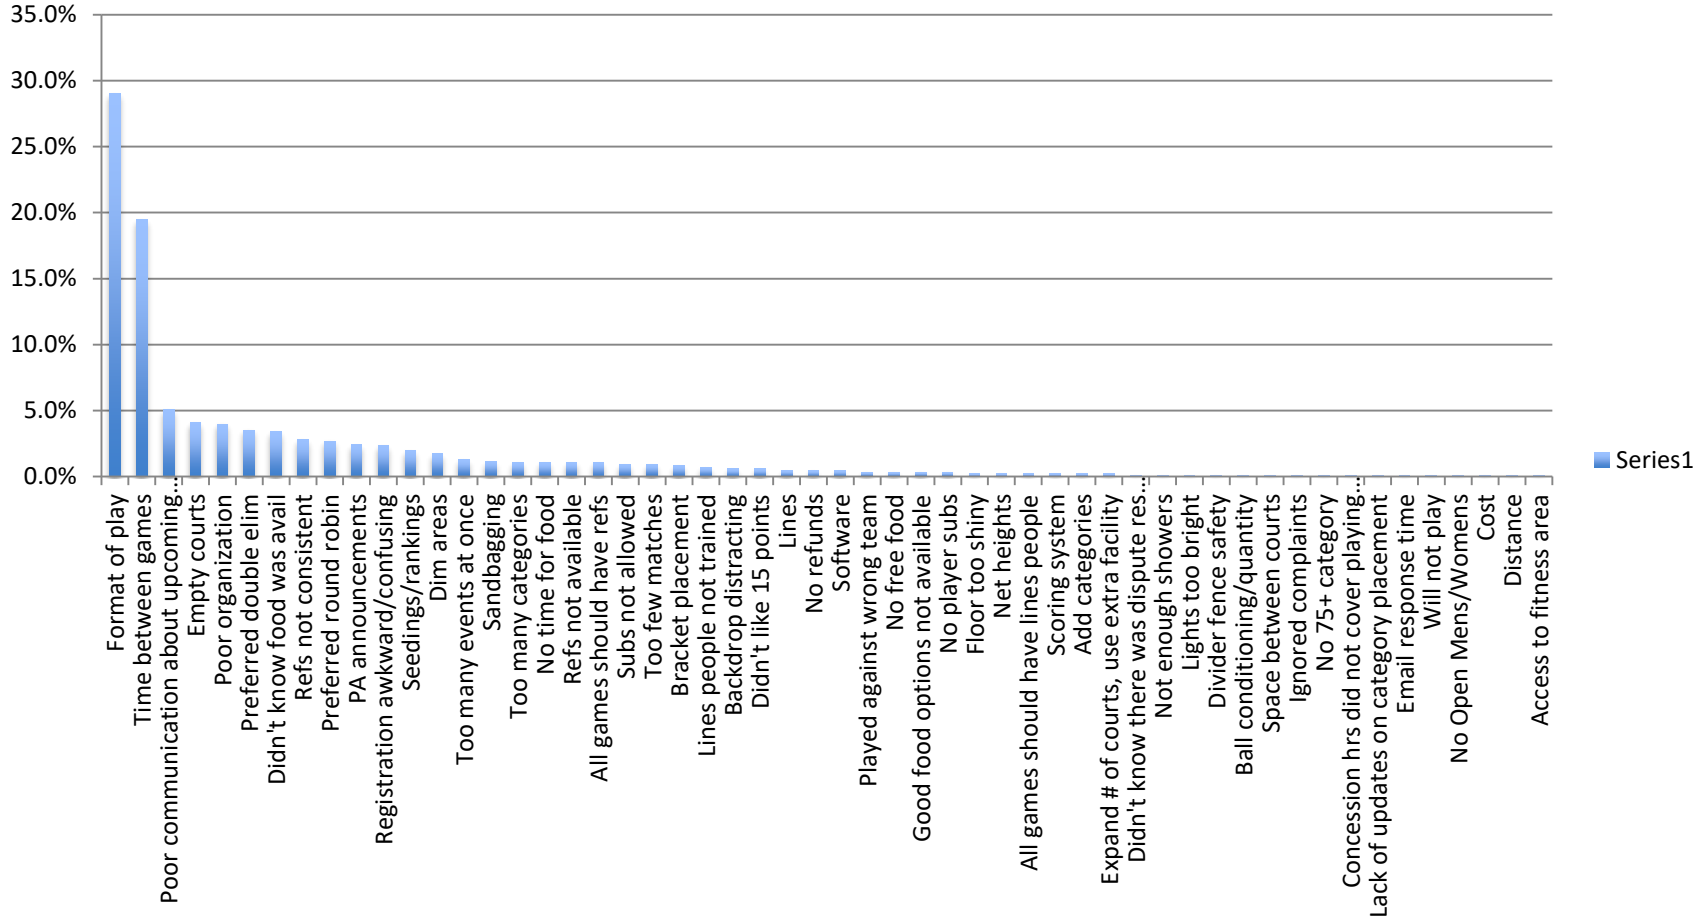

PAO 2017 Tournament Survey Results

Compiled by Jim Parrott

10/16/17

Survey Information

- 25 questions
- Survey tool: Survey Monkey
- Survey open from 10/03/17 – 10/15/17
- Response rate: 242 of 324, ~ 75%

Overall Satisfaction

Dissatisfier Detail (% of total Dissatisfiers)

Dissatisfier Top 15 (% of Total Dissatisfiers)

Format of Play Data Breakdown

Format	Female	Male	3	3.5	4	4.5
Liked a lot	17%	19%	28%	26%	6%	4%
Somewhat Liked	24%	20%	42%	21%	17%	8%
Didn't Like	60%	61%	31%	54%	78%	88%