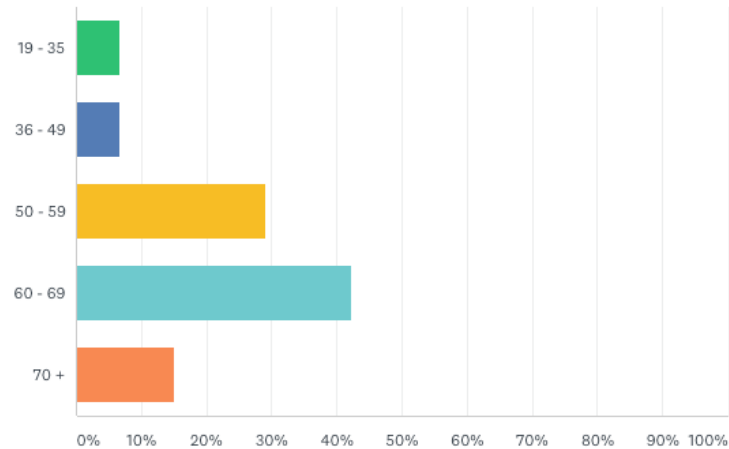

Overall Satisfaction

Dissatisfier Detail (% of total Dissatisfiers)

Dissatisfier Top 15 (% of Total Dissatisfiers)

Format of Play Data Breakdown

Format	Female	Male	3	3.5	4	4.5
Liked a lot	17%	19%	28%	26%	6%	4%
Somewhat Liked	24%	20%	42%	21%	17%	8%
Didn't Like	60%	61%	31%	54%	78%	88%

Format	19 - 35	36 - 49	50 - 59	60 - 69	70 +
Liked a lot	0%	14%	12%	21%	29%
Somewhat Liked	15%	29%	24%	20%	23%
Didn't Like	85%	57%	64%	58%	48%

Age Demographic

Q24

Customize

Export ▼

What is your age?

Answered: 206 Skipped: 36

ANSWER CHOICES	RESPONSES
▼ 19 - 35	6.80% 14
▼ 36 - 49	6.80% 14
▼ 50 - 59	29.13% 60
▼ 60 - 69	42.23% 87
▼ 70 +	15.05% 31
TOTAL	206

Skill Demographic

What is your Pickleball Skill Rating?

Answered: 205 Skipped: 37