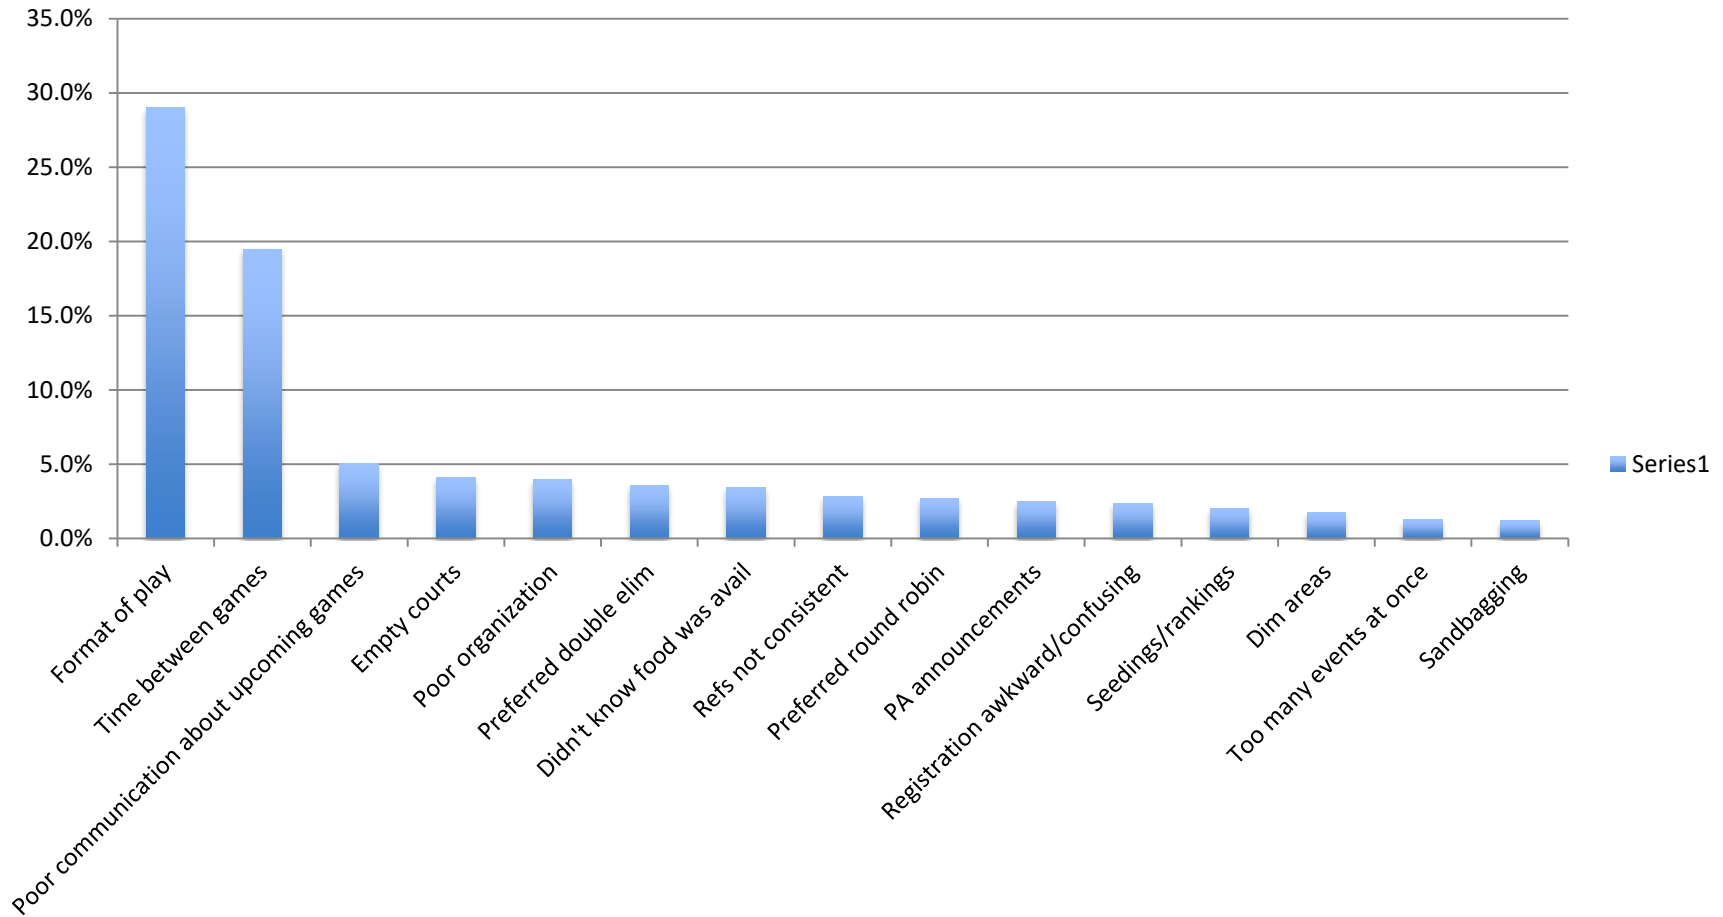

Overall Satisfaction

Dissatisfier Detail (% of total Dissatisfiers)

Dissatisfier Top 15 (% of Total Dissatisfiers)

Format of Play Data Breakdown

Format	Female	Male	3	3.5	4	4.5
Liked a lot	17%	19%	28%	26%	6%	4%
Somewhat Liked	24%	20%	42%	21%	17%	8%
Didn't Like	60%	61%	31%	54%	78%	88%

Format	19 - 35	36 - 49	50 - 59	60 - 69	70 +
Liked a lot	0%	14%	12%	21%	29%
Somewhat Liked	15%	29%	24%	20%	23%
Didn't Like	85%	57%	64%	58%	48%

Age Demographic

Q24

Customize

Export ▼

What is your age?

Answered: 206 Skipped: 36